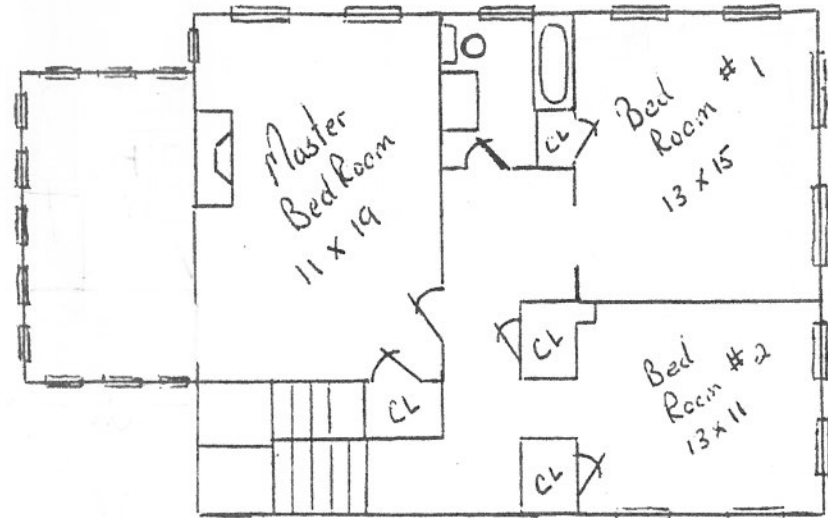

Downstairs including stairwell 1,120
 Upstairs 970
 Total Living Area 2,029
 Covered Porch 144
 Garage 400
 Garage Apt 400
 Total Sq Ft 2,971

1 water heater (gas) Road 30gal
 Microwave: Model # MW8050X5
 Oven: Model # RK746 OT3WH
 Dishwasher: Model # DU8000XB-1